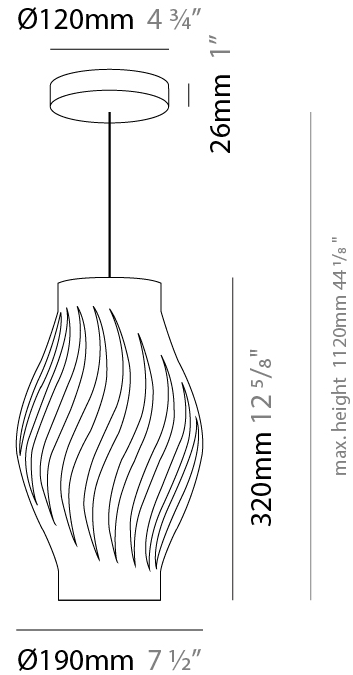

HELIOS LONG SUSPENSION

D61033-

base number   Finish
Options

1. To build a product code in our configurator select the specify button on the base model # product page
2. To build a manual product code on this datasheet choose from the options listed below in blue font and add the suffix to the base model #

GENERAL

Series: Helios
Subseries: Helios Long
Partner: Linea Zero
Division: Design
Installation: Suspension
Product Type: Pendant
Mounting Location: Ceiling
Light Distribution: Downlight

PHYSICAL

Shape: Abstract
Diameter (mm): 190
Diameter (in): 7 1/2"
Height (mm): 320
Height (in): 12 5/8"
Max. Overall Height (mm): 1120
Max. Overall Height (in): 44 1/8"
Diffuser: Polilux™ Shade - See Finish Options
Fixture Finish: WHI / BLK / PBL / POR / PGN / COP / NGD / PKM / SIL
Fixture Material: Polilux™/ Metal holder
Primary Material: Non-Static Polilux

ELECTRICAL

Number of Lamps: 1
Lamp Type: LED Retrofit
Bulb Included: Bulb Not Included
Max. Wattage Per Lamp (W): 7
Lamp Base: E26
Input Voltage (V): 120
Upon Request: 277Vac / GU24

LED

OPTICAL

RATINGS AND CERTIFICATIONS

Certified By: Certified for North American Standards
IP rating: IP20

PROJECT	_____
TYPE	_____
SPECIFIER	_____
QUANTITY	_____
DATE	_____