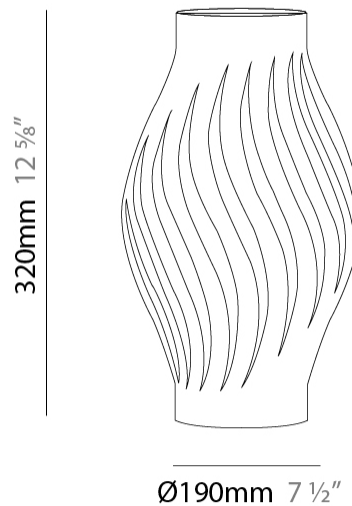

PROJECT _____
TYPE _____
SPECIFIER _____
QUANTITY _____
DATE _____

HELIOS PORTABLE

D64026-

base number   Finish
Options

1. To build a product code in our configurator select the specify button on the base model # product page
2. To build a manual product code on this datasheet choose from the options listed below in blue font and add the suffix to the base model #

GENERAL

Series: Helios _____
Partner: Linea Zero _____
Division: Design _____
Installation: Portable _____
Product Type: Table _____
Mounting Location: Table _____

PHYSICAL

Shape: Abstract _____
Diameter (mm): 190 _____
Diameter (in): 7 1/2 _____
Height (mm): 320 _____
Height (in): 12 5/8 _____
Diffuser: Polilux™ Shade - See Finish Options _____
Fixture Finish: WHI / BLK / PBL / POR / PGN / COP / NGD / PKM / SIL _____
Fixture Material: Polilux™/ Metal holder _____
Primary Material: Non-Static Polilux _____
Upon Request: Bolt Down _____

ELECTRICAL

Number of Lamps: 1 _____
Lamp Type: LED Retrofit _____
Bulb Included: Bulb Not Included _____
Max. Wattage Per Lamp (W): 7 _____
Lamp Base: E26 _____
Input Voltage (V): 120 _____
Upon Request: 277Vac / GU24 _____

LED

OPTICAL

RATINGS AND CERTIFICATIONS

Certified By: Certified for North American Standards _____
IP rating: IP20 _____